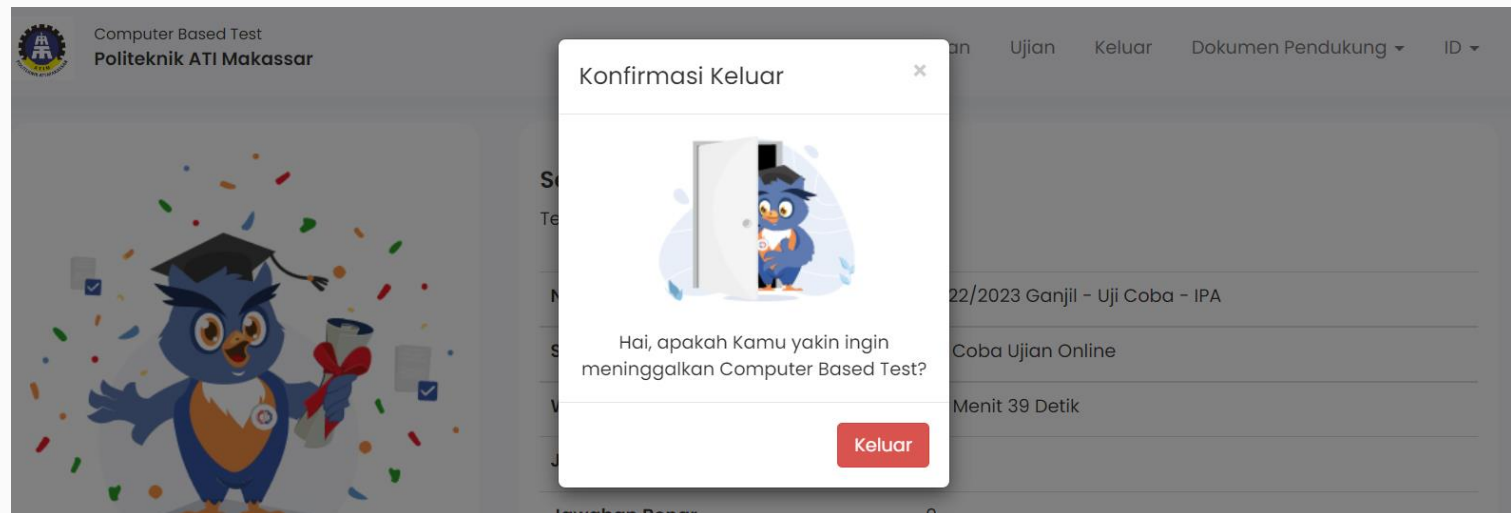

PELAKSANAAN UJIAN

17 Logout CBT

Jika seluruh ujian pada daftar ujian telah diikuti, silahkan klik menu **Keluar** pada bagian atas. Klik lagi tombol **Keluar** pada pop up konfirmasi keluar.